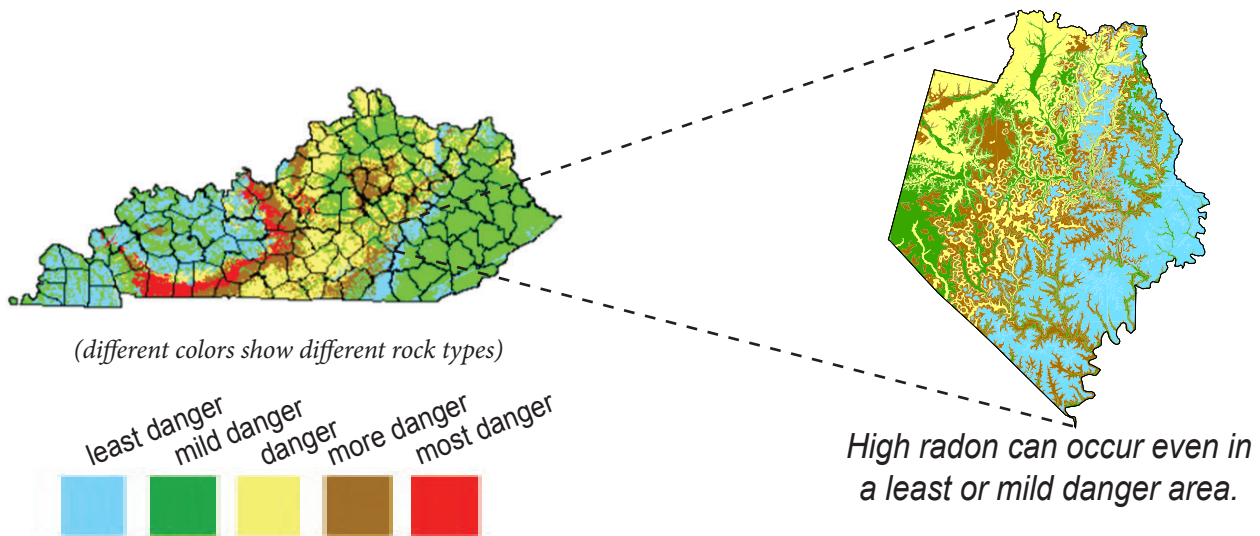

Are you in danger from **RADON** in Rockcastle County?

Radon is a naturally occurring, radioactive gas.

- It cannot be seen, smelled or tasted.
- It may seep into your home from the rocks below.
- It is the second leading cause of lung cancer.

Smoking and radon:

Breathing radon is dangerous, but it is even *more* harmful when you also breathe tobacco smoke.

Radon Testing:

• Blue dots show homes already tested for radon.

More homes in Rockcastle County need to be tested.